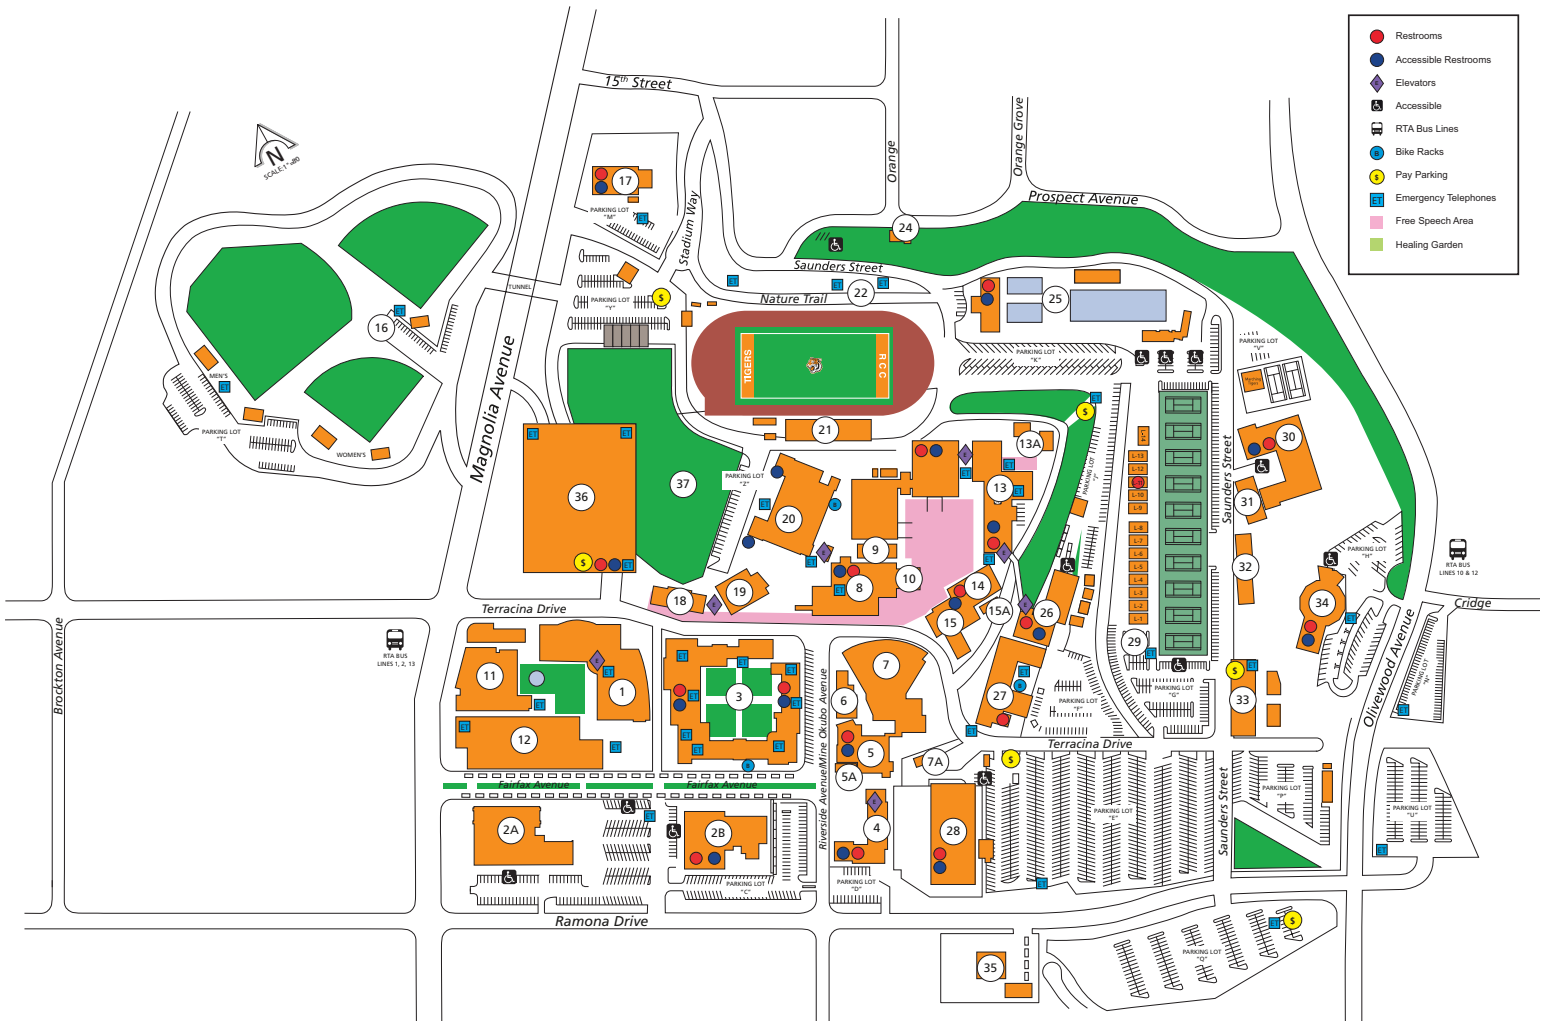

Riverside City College

1. Digital Library & Learning Resource Center
Academic Senate/CTA
Auditorium
Glenn Hunt Center for Teaching Excellence
Instructional Media Center
Transfer Academy
La Casa
WL Lab
- 2A. Student Services and Administration (Dr. Charles A. Kane Student Services and Administration Building)
Academic Affairs
Admissions & Records
Assessment Center
Auxiliary Business Services/Cashier
Business Services
CalWORKs/Resource Center
Career/Transfer
Counseling
Disability Resource Center
Evaluations
Extended Opportunities Programs & Services (E.O.P.S.)
Financial Aid
Outreach Completion Counts Welcome Center
President's Office
Student Employment Services
Student Financial Services
Student Services
Transcripts
TRIO Student Support Services
Veterans' Services
- 2B. Administration (O.W. Noble)
H.O.M.E. Room (The Ujima Project)
Mailroom/Admin Service Center
3. Quadrangle (Arthur G. Paul)
Art Gallery
Dean, Languages, Humanities and Social Sciences (LHSS)

4. Business Education (Alan D. Pauw)
Independent Living Program (ILP)
Technology Support Services
5. Music
- 5A. Music Annex
6. Music Hall (Richard M. Stover)
Dean, Fine and Performing Arts
Marching Tigers
7. Landis Performing Arts Center
- 7A. Landis Annex
8. Martin Luther King, Jr. High Tech Center
Academic Labs
Academic Support & Community for Academic Progress (CAP)
Center for Communication Excellence
Math Learning Center
STEM Center
Tutorial Services
Writing and Reading Center
9. Viewpoints
10. Planetarium (Robert T. Dixon)
11. School of Nursing
Healing Garden
12. Math and Science Building
13. Student Center (Ralph H. Bradshaw)
Aguilar Patio
Bookstore
Cafeteria/Food Services
Citrus Room
Hall of Fame
Health Services
Heritage Room
Student Activities
Upward Bound
- 13A. ASRCC Student Government
14. Bookstore
15. (Cesar E. Chavez)
16. Sports Complex (Samuel C. Evans)